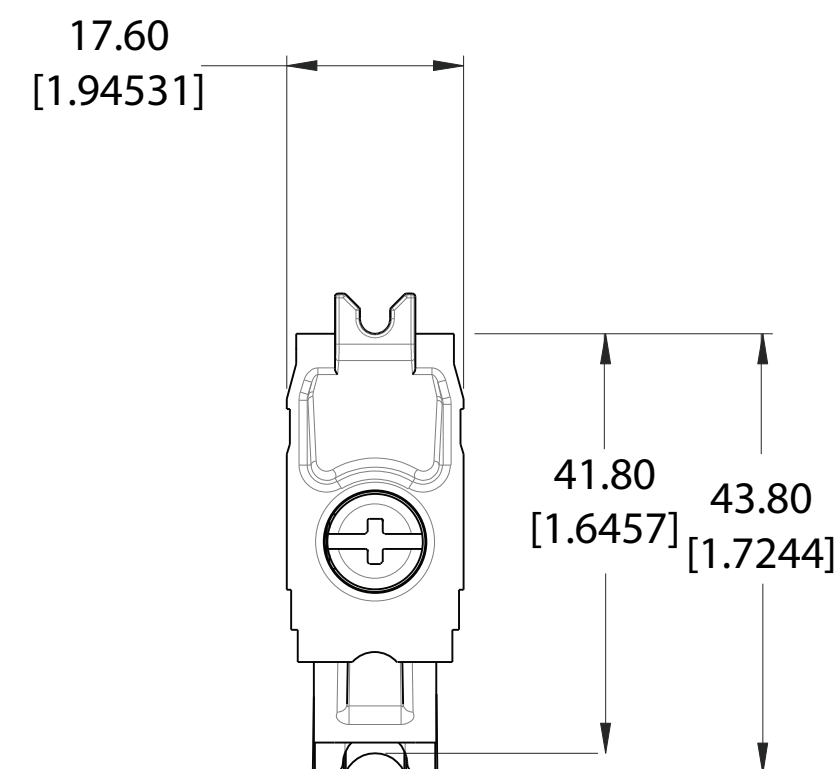

N9500

For more information and dimensions please contact:
 AUS & NZ - sales@anthonygroup.net
 North America - salesna@anthonygroup.net

FULLY RETRACTED

The design of this product is property of Anthony Innovations.
 Measurements displayed in centimetres and inches.