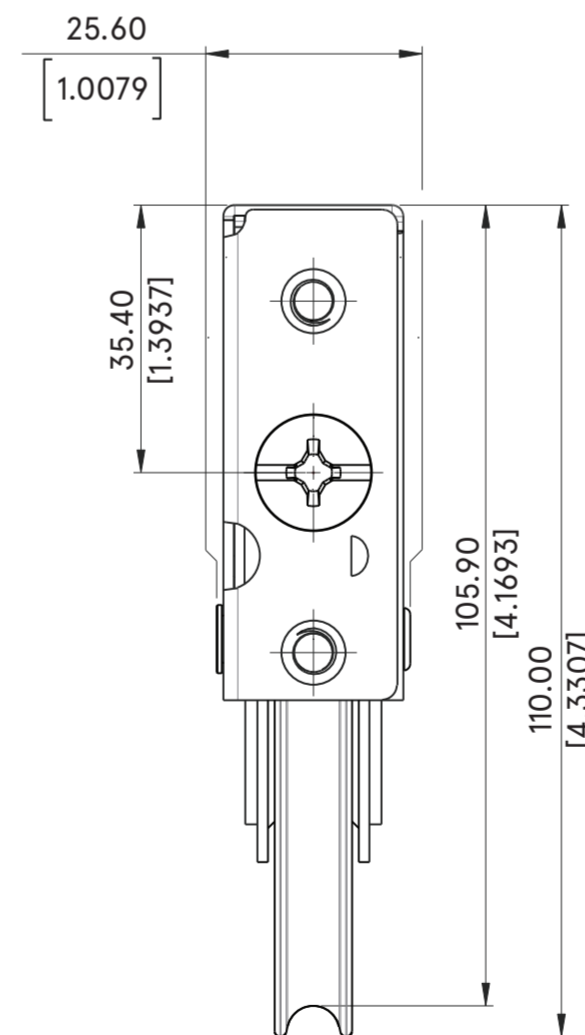

Other wheel diameters available

FULLY RETRACTED AS SUPPLIED

FULLY EXTENDED

GIANT Series

For more information and dimensions please contact:
 AUS & NZ - sales@anthonygroup.net
 North America - salesna@anthonygroup.net

The design of this product is property of Anthony Innovations.
 Measurements displayed in centimetres and inches.