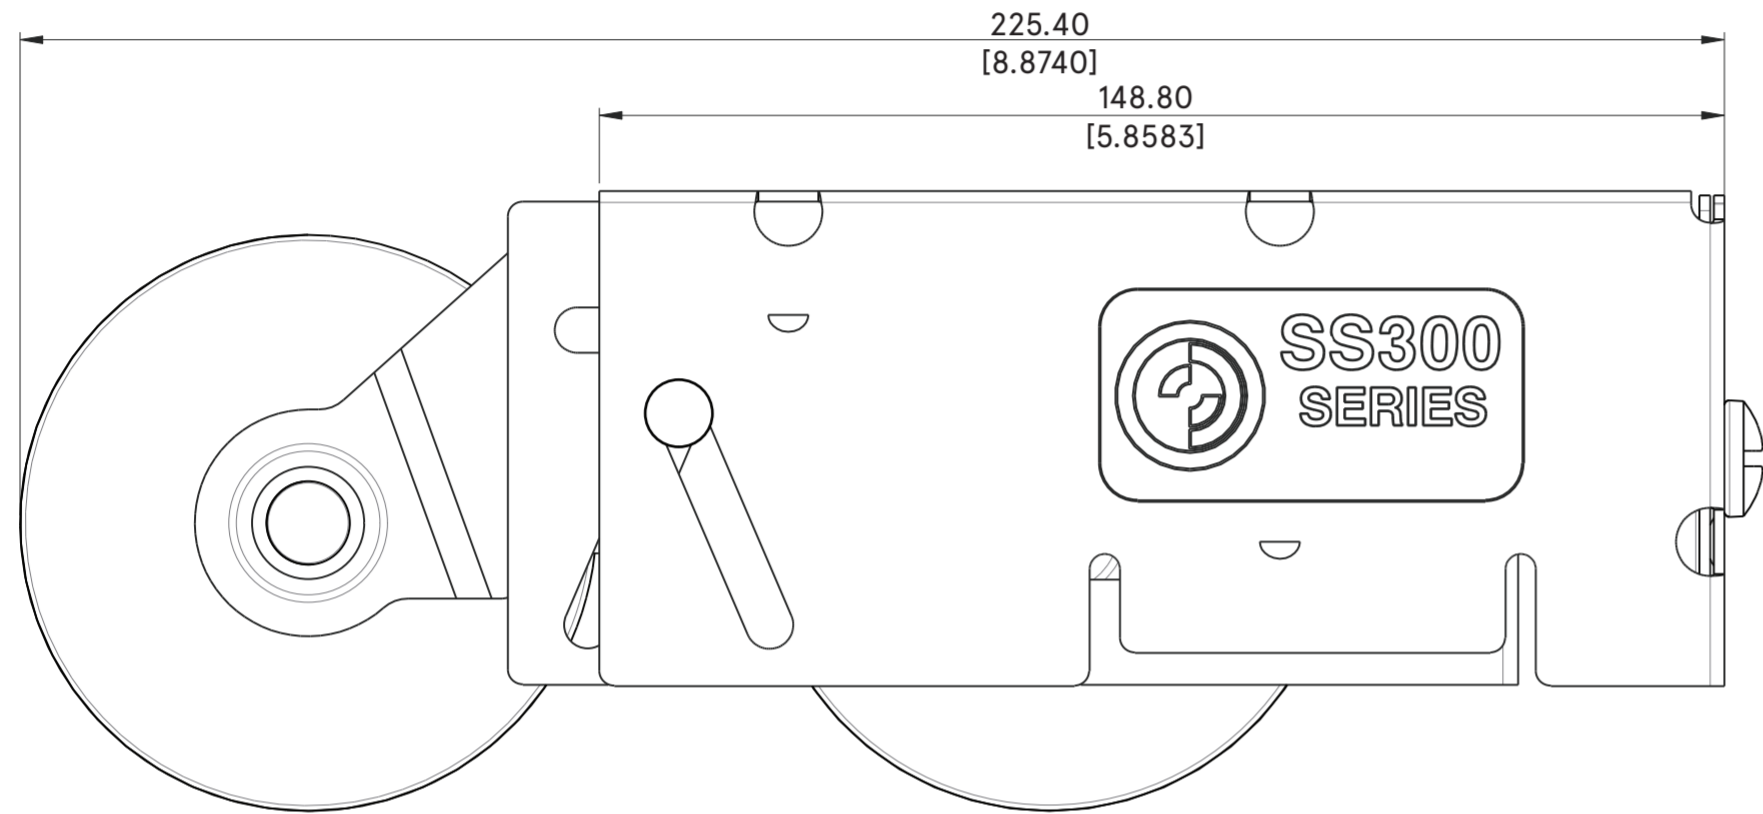

Other wheel diameters available

FULLY RETRACTED AS SUPPLIED

FULLY EXTENDED

GIANT Series

For more information and dimensions please contact:
 AUS & NZ - sales@anthonygroup.net
 North America - salesna@anthonygroup.net

The design of this product is property of Anthony Innovations.
 Measurements displayed in centimetres and inches.