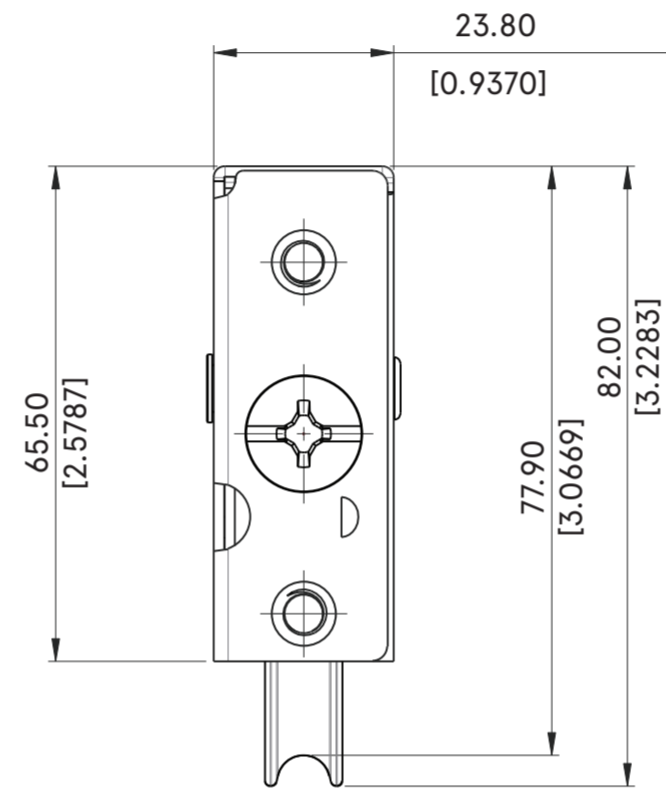

Other wheel diameters available

FULLY RETRACTED AS SUPPLIED

FULLY EXTENDED

GIANT Series

For more information and dimensions please contact:
 AUS & NZ - sales@anthonygroup.net
 North America - salesna@anthonygroup.net

The design of this product is property of Anthony Innovations.
 Measurements displayed in centimetres and inches.